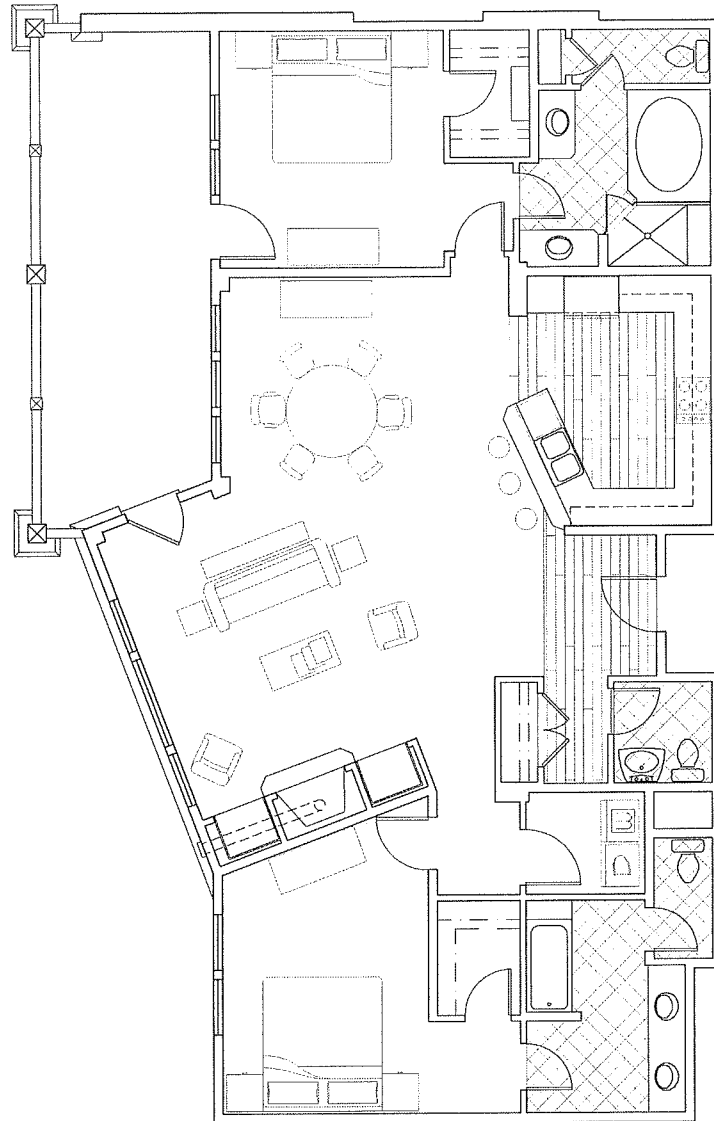

Residence C203, C303

WestWall Lodge
MY CENTER BUTTE

2 Bedroom, 2.5 Bath
C203 - 1,652 Square Feet
C303 - 1,652 Square Feet