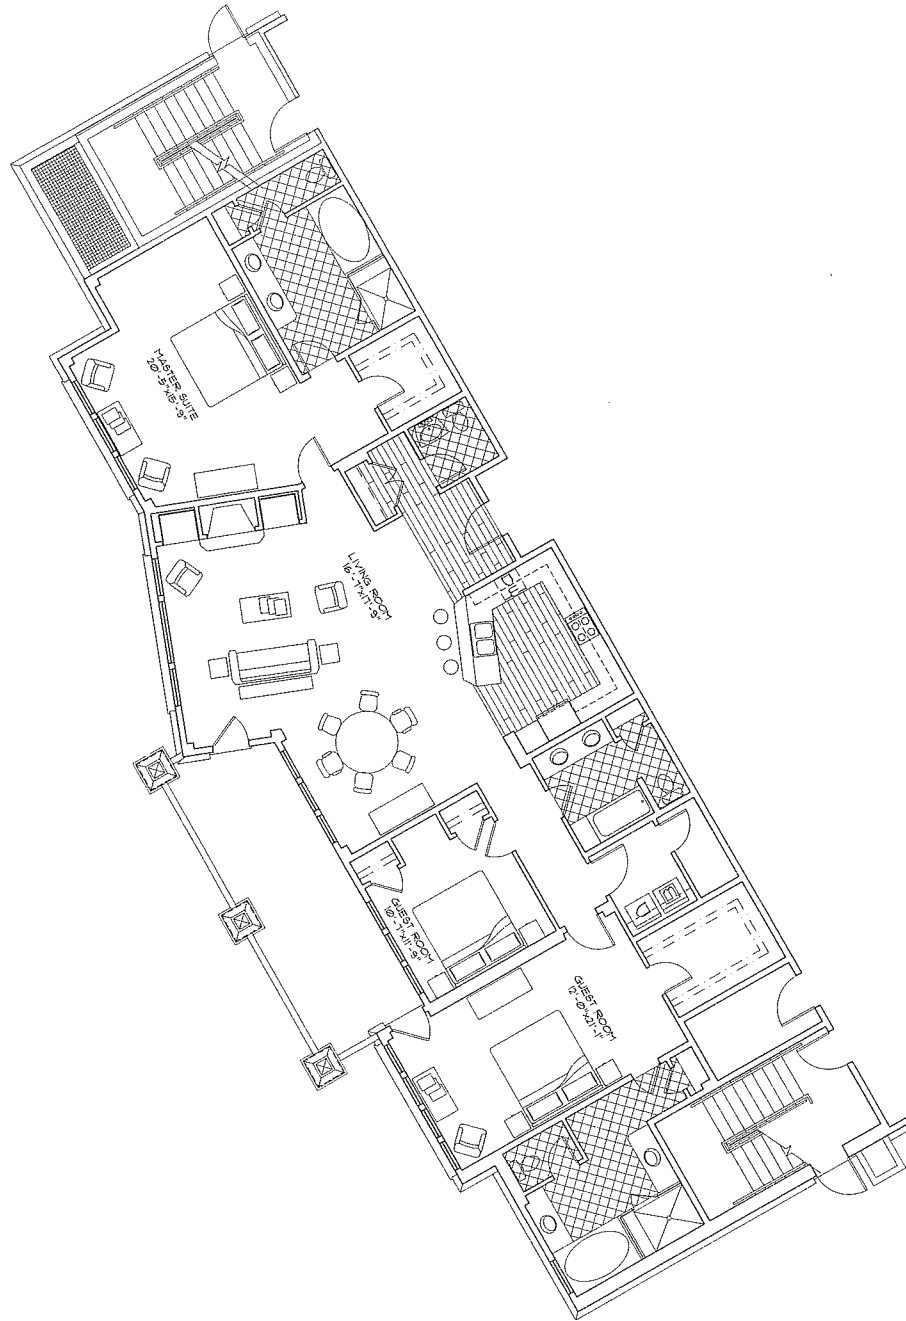

WestWall Lodge
CRESTED BUTTE

Residence B202, B302

3 Bedroom

B202 – 2,350 Square Feet

B302 – 2,350 Square Feet