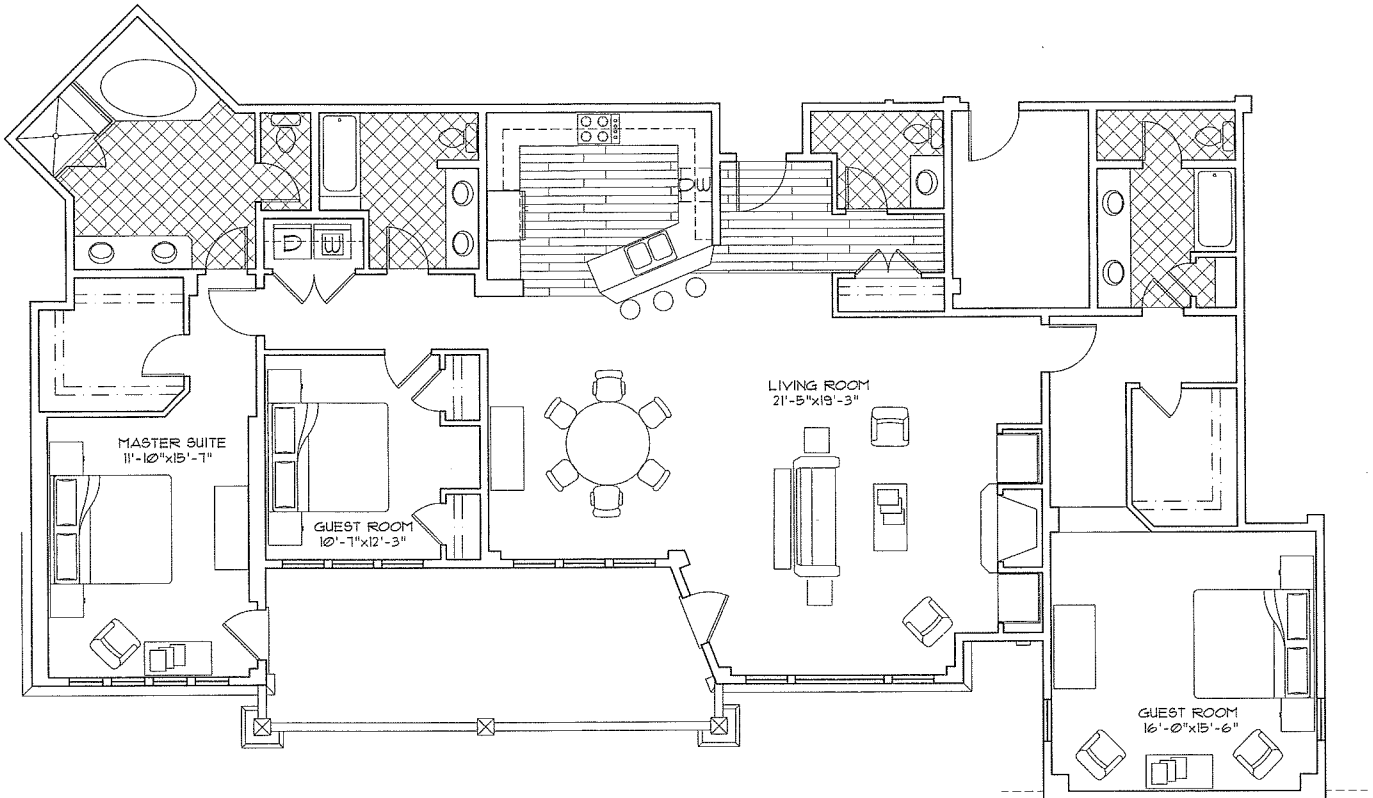

WestWall Lodge
CRESTED BUTTE

Residence A206, A306, A406

3 Bedroom

A206 – 2,336 Square Feet

A306 – 2,423 Square Feet

A406 – 1,695 Square Feet