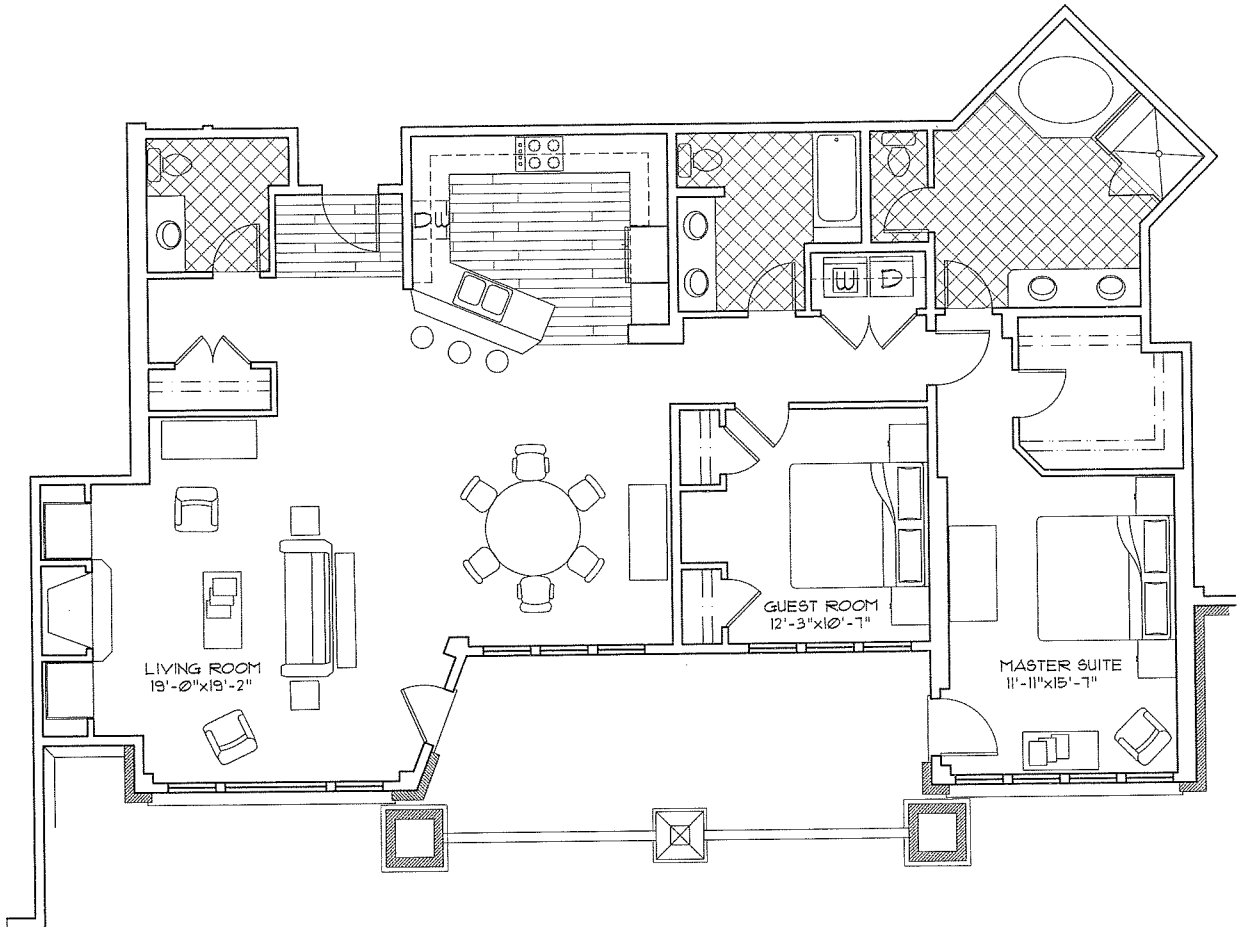

WestWall Lodge
CRESTED BUTTE

Residence A102, A202, A302, A402

2 Bedroom

A102 – 1,768 Square Feet

A202 – 1,765 Square Feet

A302 – 1,760 Square Feet

A402 – 1,640 Square Feet